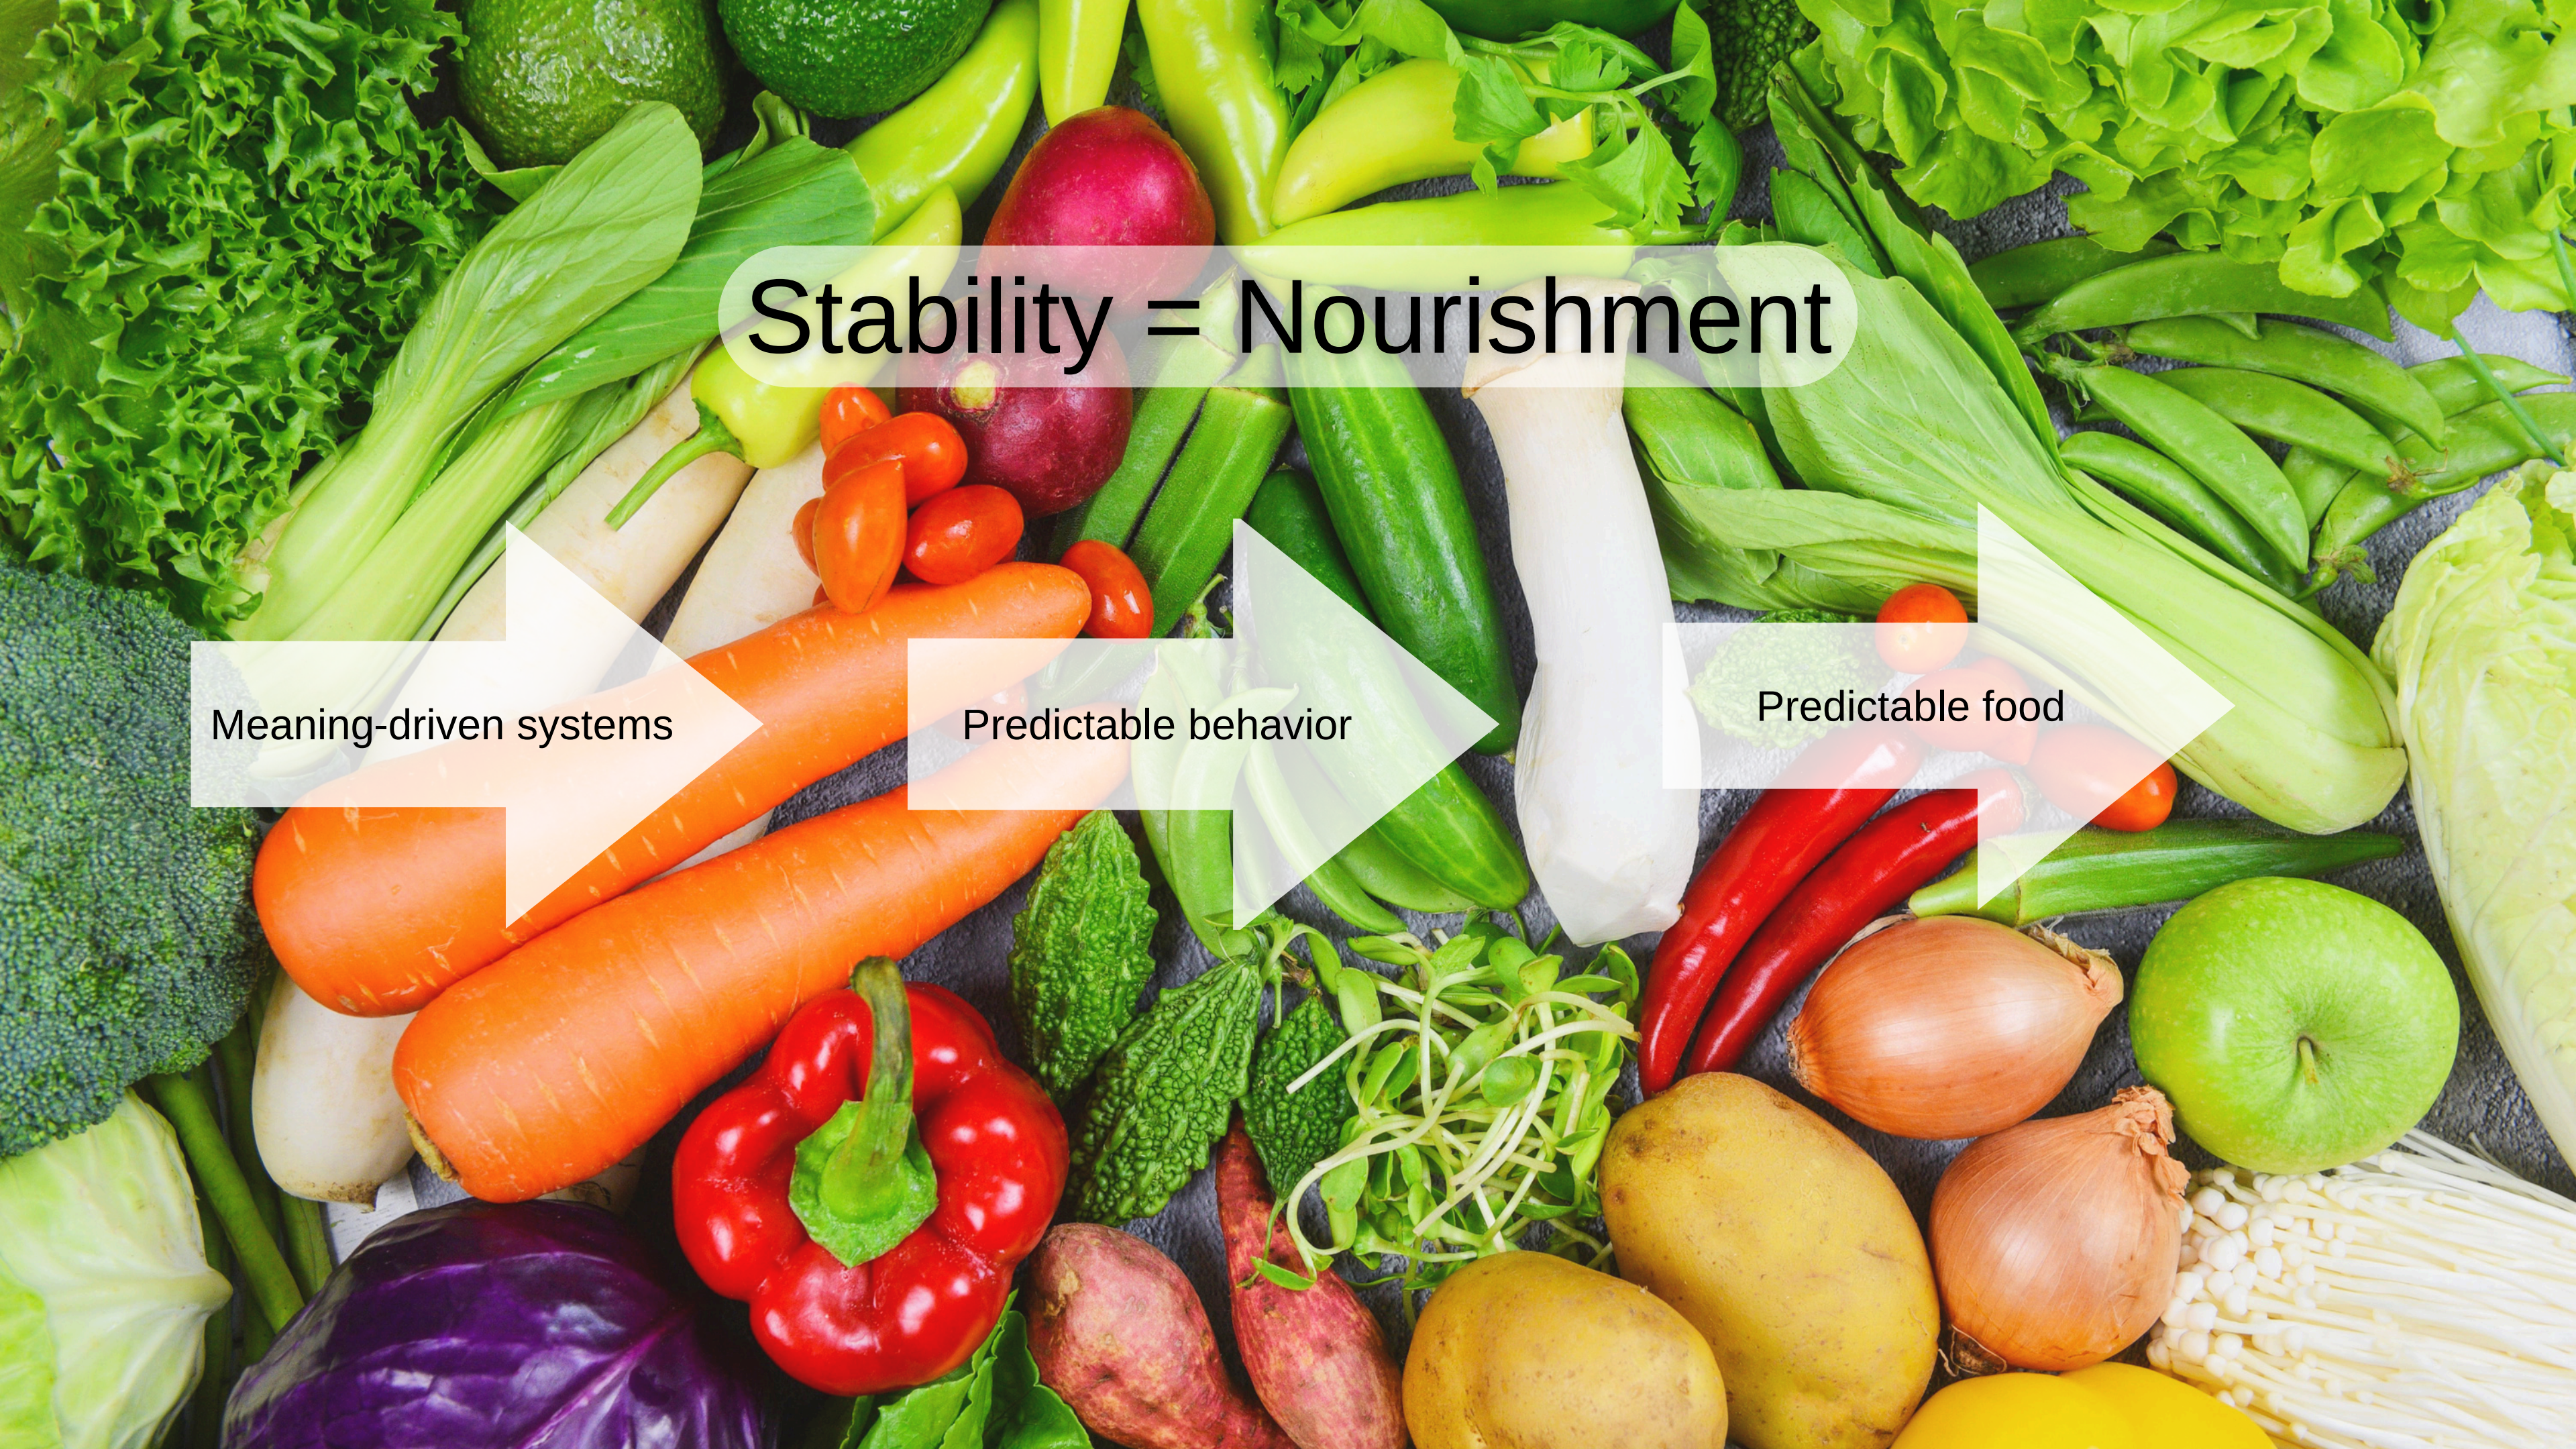

Food Sovereignty Begins With Listening

LISTENING BEFORE BUILDING

Communities send signals
long before systems respond

What Listening Means

Relationality

Respect

Reciprocity

A low-angle, upward-looking photograph of a dense forest. The tree trunks are dark and vertical, creating a strong sense of height and perspective. The canopy is thick with vibrant green leaves, and bright sunlight filters through the center, creating a lens flare effect. The overall atmosphere is bright and natural.

Plants choose behaviors only when meaning, capacity, and permission align. Communities do the same.

THE OPPORTUNITY

Shorten the distance between land and table

Stability = Nourishment

Meaning-driven systems

Predictable behavior

Predictable food

THE RFE

THE REGIONAL FOOD ENGINE - A network of Sovereignty Centres

THE SOVEREIGNTY CENTRE

Above Ground Cultural layer

Below ground is the structural layer

Cold storage

Points Earned: 3 per box

Discover the essentials with our Basic Tier Box!

Enjoy a selection of fresh, seasonal produce, perfect for everyday meals. Get high-quality fruits and vegetables delivered to your door, supporting local farmers and sustainable practices. Subscribe today for a convenient and healthy produce experience!