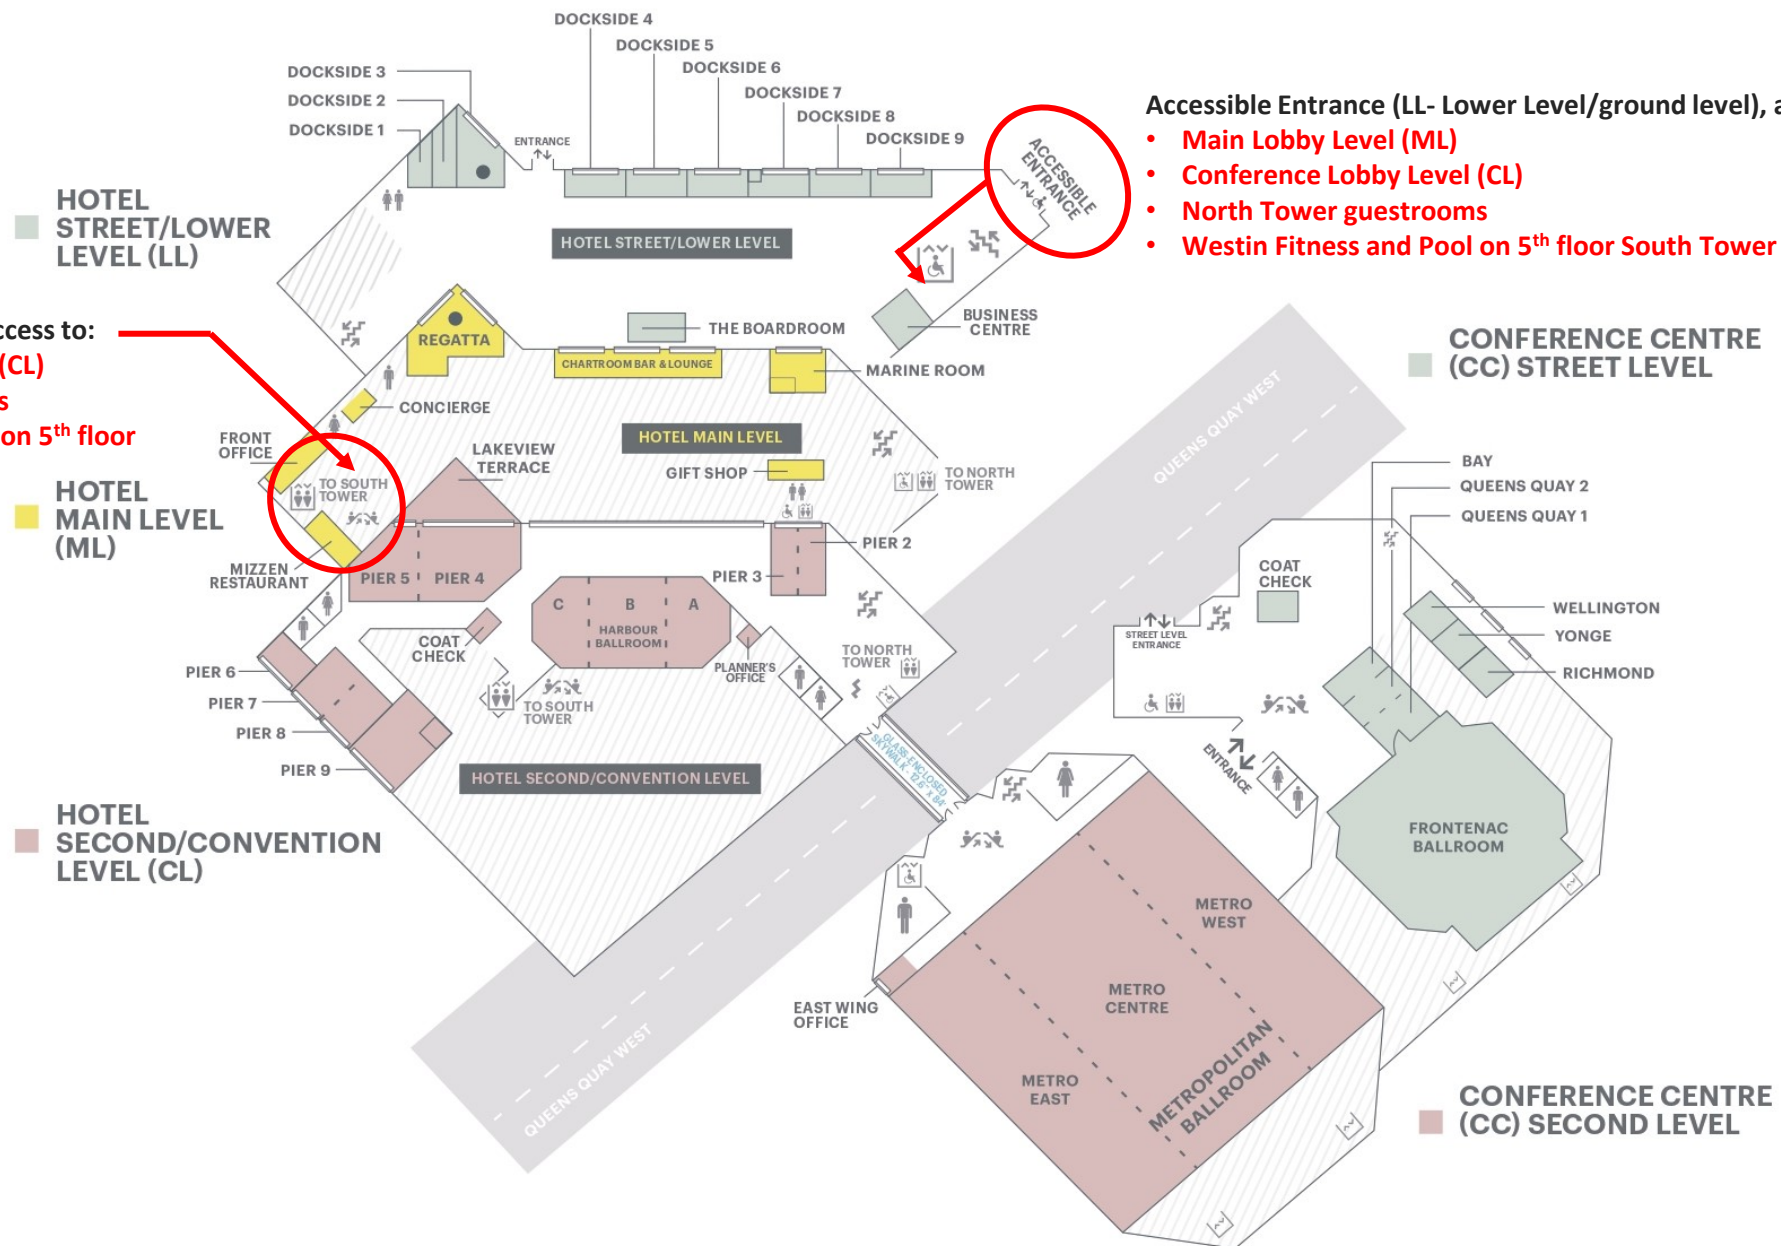

## Hotel-Side Accessible and Step-Free Elevator Entrance - Access to hotel Main Lobby Level (ML)

- Upon entering the ground floor accessible entrance, walk ahead and take a left.
- The set of elevators there will reach the Main Lobby Level (ML), Conference (CL), and North Tower guestrooms.
- For South Tower guestrooms and the Don Alfonso 1890 restaurant, please cross the hotel lobby at ML level and then use the South Tower elevators.

South Tower elevators  
(ML – Main Lobby Level), access to:

- Conference Lobby Level (CL)
- South Tower guestrooms
- Westin Fitness and Pool on 5<sup>th</sup> floor South Tower side
- Don Alfonso 1890

Accessible Entrance (LL- Lower Level/ground level), access to:

- Main Lobby Level (ML)
- Conference Lobby Level (CL)
- North Tower guestrooms
- Westin Fitness and Pool on 5<sup>th</sup> floor South Tower side

**THE WESTIN**  
HARBOUR CASTLE  
TORONTO

STREET LEVEL	WINDOW	WASHROOMS	ELEVATORS	ESCALATORS	SERVICE/PUBLIC AREA
MAIN LEVEL	ACCESSIBLE	ACCESSIBLE ELEVATORS	STAIRS	SERVICE LOADING DOCK ELEVATORS	
SECOND LEVEL					