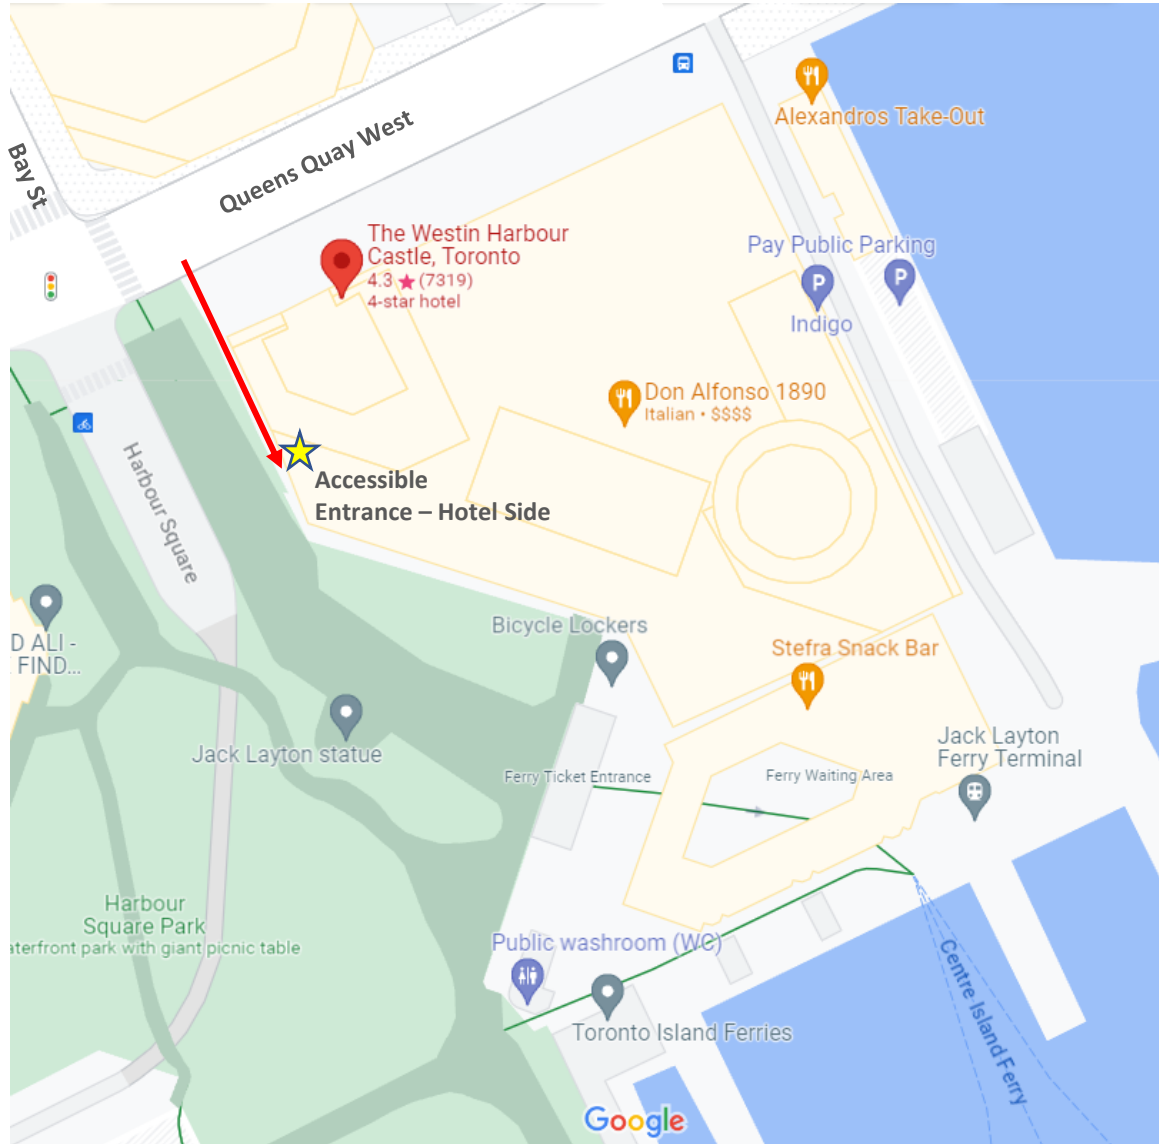

## Hotel-Side Accessible and Step-Free Elevator Entrance - Access to hotel Main Lobby Level (ML)

- Upon entering the ground floor accessible entrance, walk ahead and take a left.
- The set of elevators there will reach the Main Lobby Level (ML), Conference (CL), and North Tower guestrooms.
- For South Tower guestrooms and the Don Alfonso 1890 restaurant, please cross the hotel lobby at ML level and then use the South Tower elevators.

South Tower elevators  
(ML – Main Lobby Level), access to:

- Conference Lobby Level (CL)
- South Tower guestrooms
- Westin Fitness and Pool on 5<sup>th</sup> floor South Tower side
- Don Alfonso 1890

Accessible Entrance (LL- Lower Level/ground level), access to: