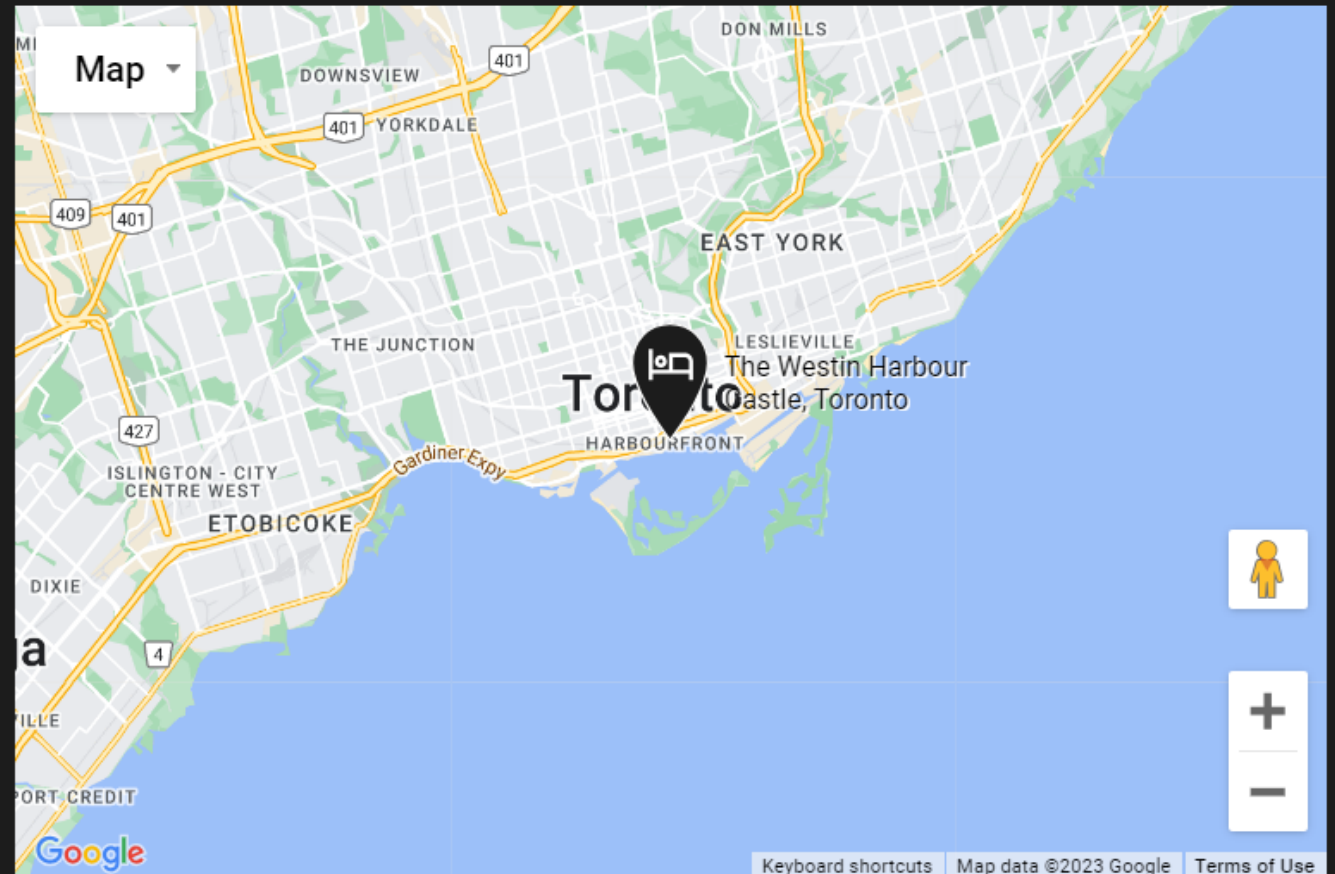

Directions to The Westin Harbour Castle, Toronto

For more detailed information, please visit <https://www.marriott.com/en-us/hotels/yyzwi-the-westin-harbour-castle-toronto/overview/> and scroll to the bottom of the page.

OUR LOCATION

GETTING HERE

The Westin Harbour Castle, Toronto
1 Harbour Square, Toronto, Ontario, Canada,
M5J 1A6

Tel: [+1 416-869-1600](tel:+14168691600)

Toronto Pearson International Airport

Billy Bishop Toronto City Airport

Other Transportation