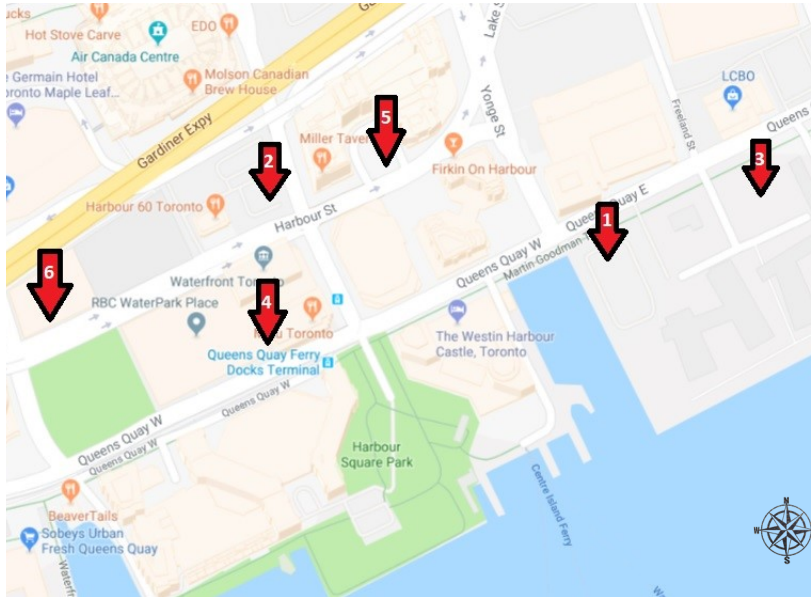

Local Self-Parking Options

As we want to ensure that you receive a seamless arrival, we have compiled a list of local self-parking options for your reference.

Locations are subject to change without notice.

24 HR OUTDOOR LOTS:

1. SP PLUS Parking —7 Queens Quay E
2. CANADA AUTO PARKS Parking — 30 Bay St
3. TARGET Park—39 Queens Quay E

24 HR INDOOR GARAGE:

4. PARKLINK Go Park-Waterpark Place — 128 Queens Quay W (between Bay St. & York St.)
5. PARKLINK Convention Centre Parking — 2 Lake Shore Blvd E
6. IMPARK One York—87-89 Harbour St